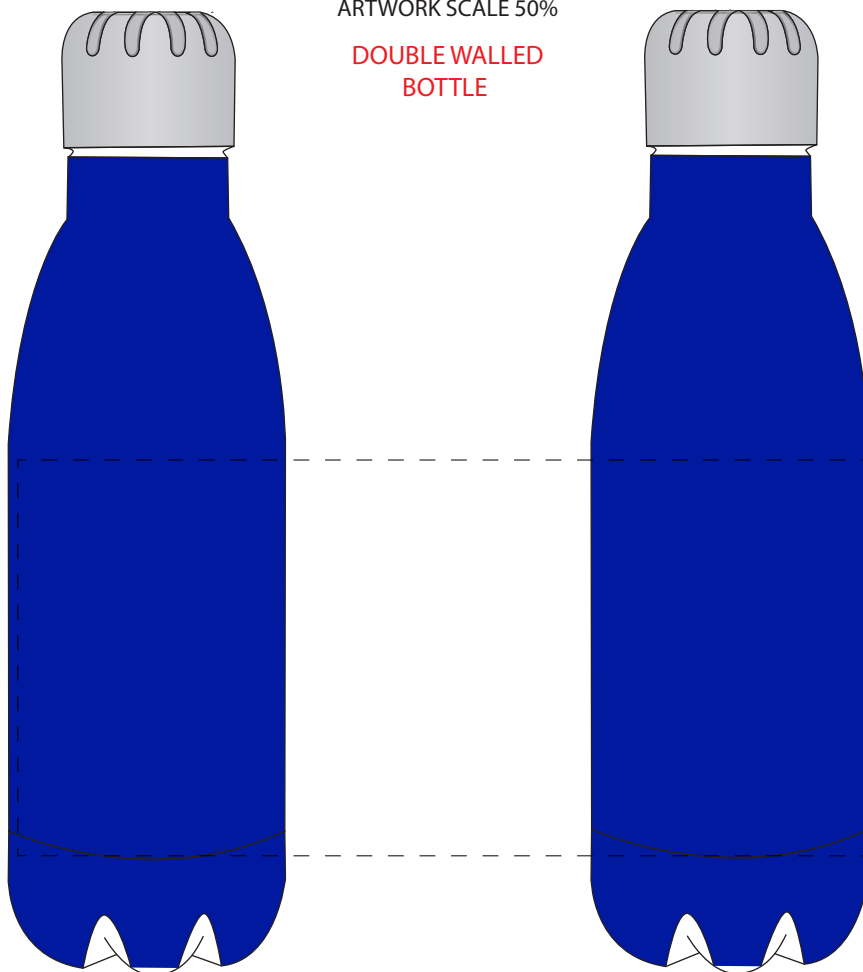

## PRODUCT NOTES:

We stock this item in the following colours

The dashed line is to demonstrate print area and will not appear on your printed item

## PANTONE REFERENCE(S)

 Full Colour Printing

### PRINT LAYOUT

- LOGOS WILL BE DIRECTLY OPPOSITE
- LOGOS WILL NOT BE DIRECTLY OPPOSITE

ARTWORK SCALE 50%

DOUBLE WALLED  
BOTTLE